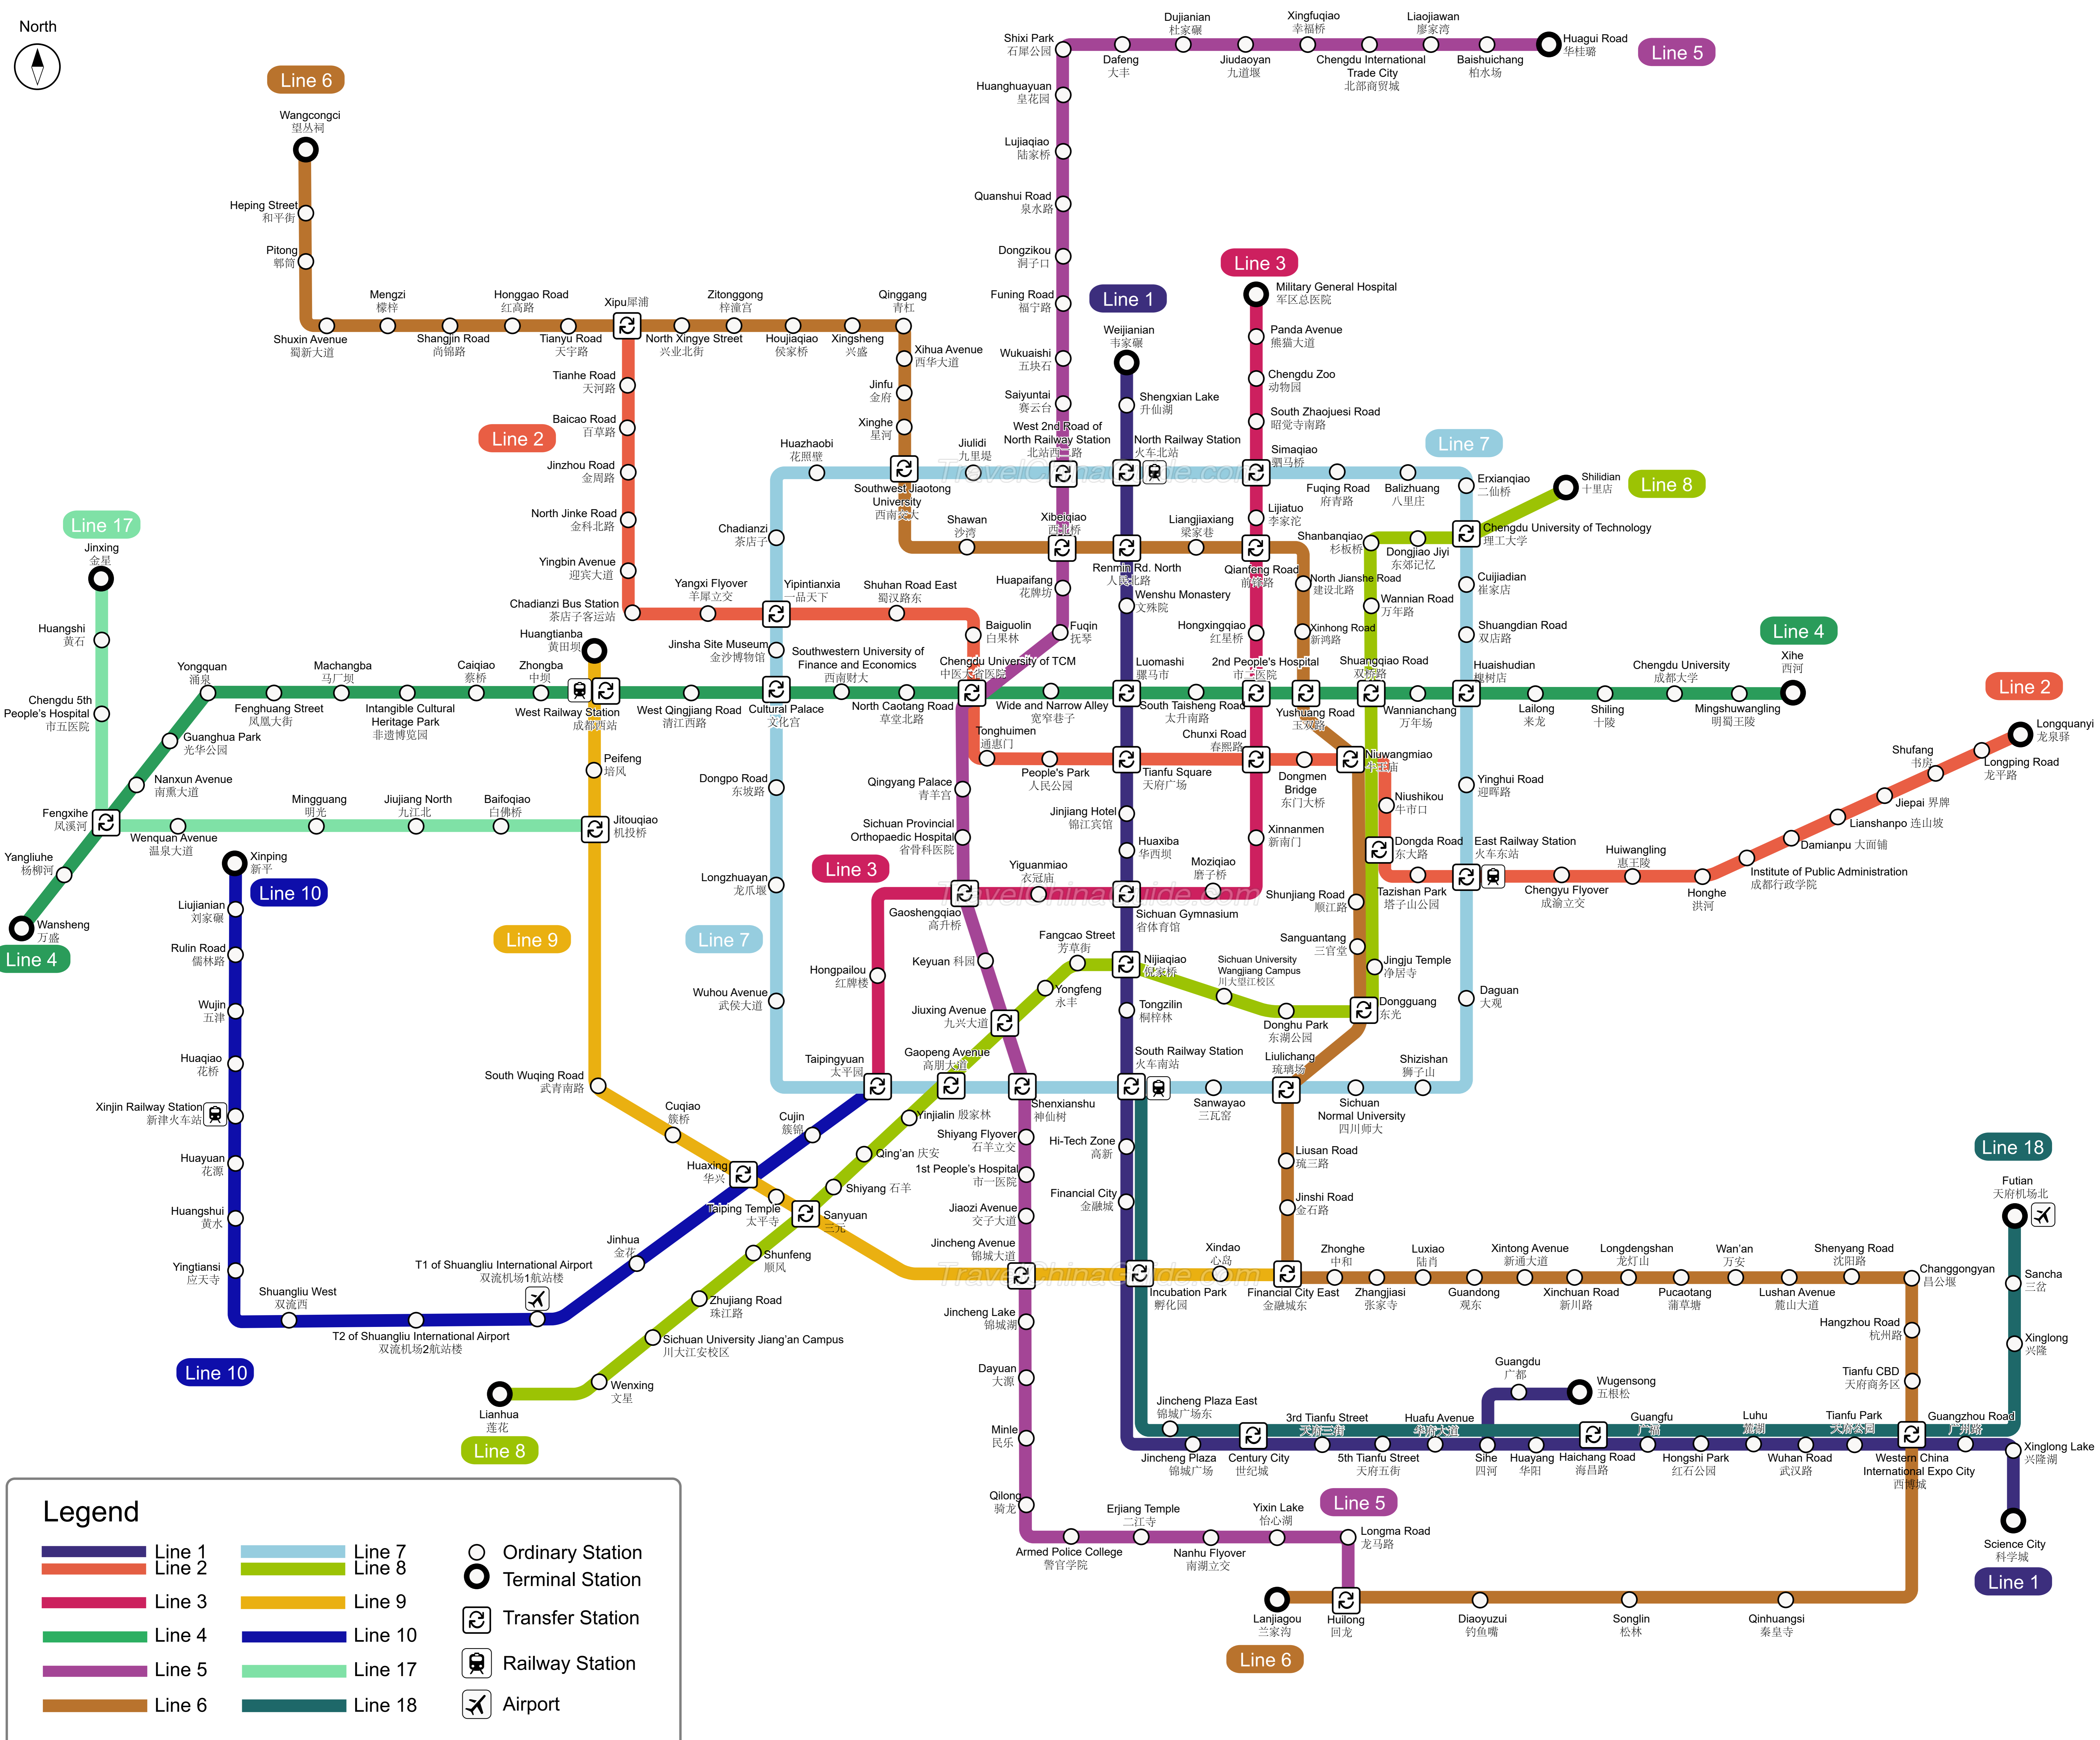

Chengdu Metro Map (Click to Enlarge)

Legend

| | | | | | |
|--|--------|--|---------|--|------------------|
| | Line 1 | | Line 7 | | Ordinary Station |
| | Line 2 | | Line 8 | | Terminal Station |
| | Line 3 | | Line 9 | | Transfer Station |
| | Line 4 | | Line 10 | | Railway Station |
| | Line 5 | | Line 17 | | Airport |
| | Line 6 | | Line 18 | | |