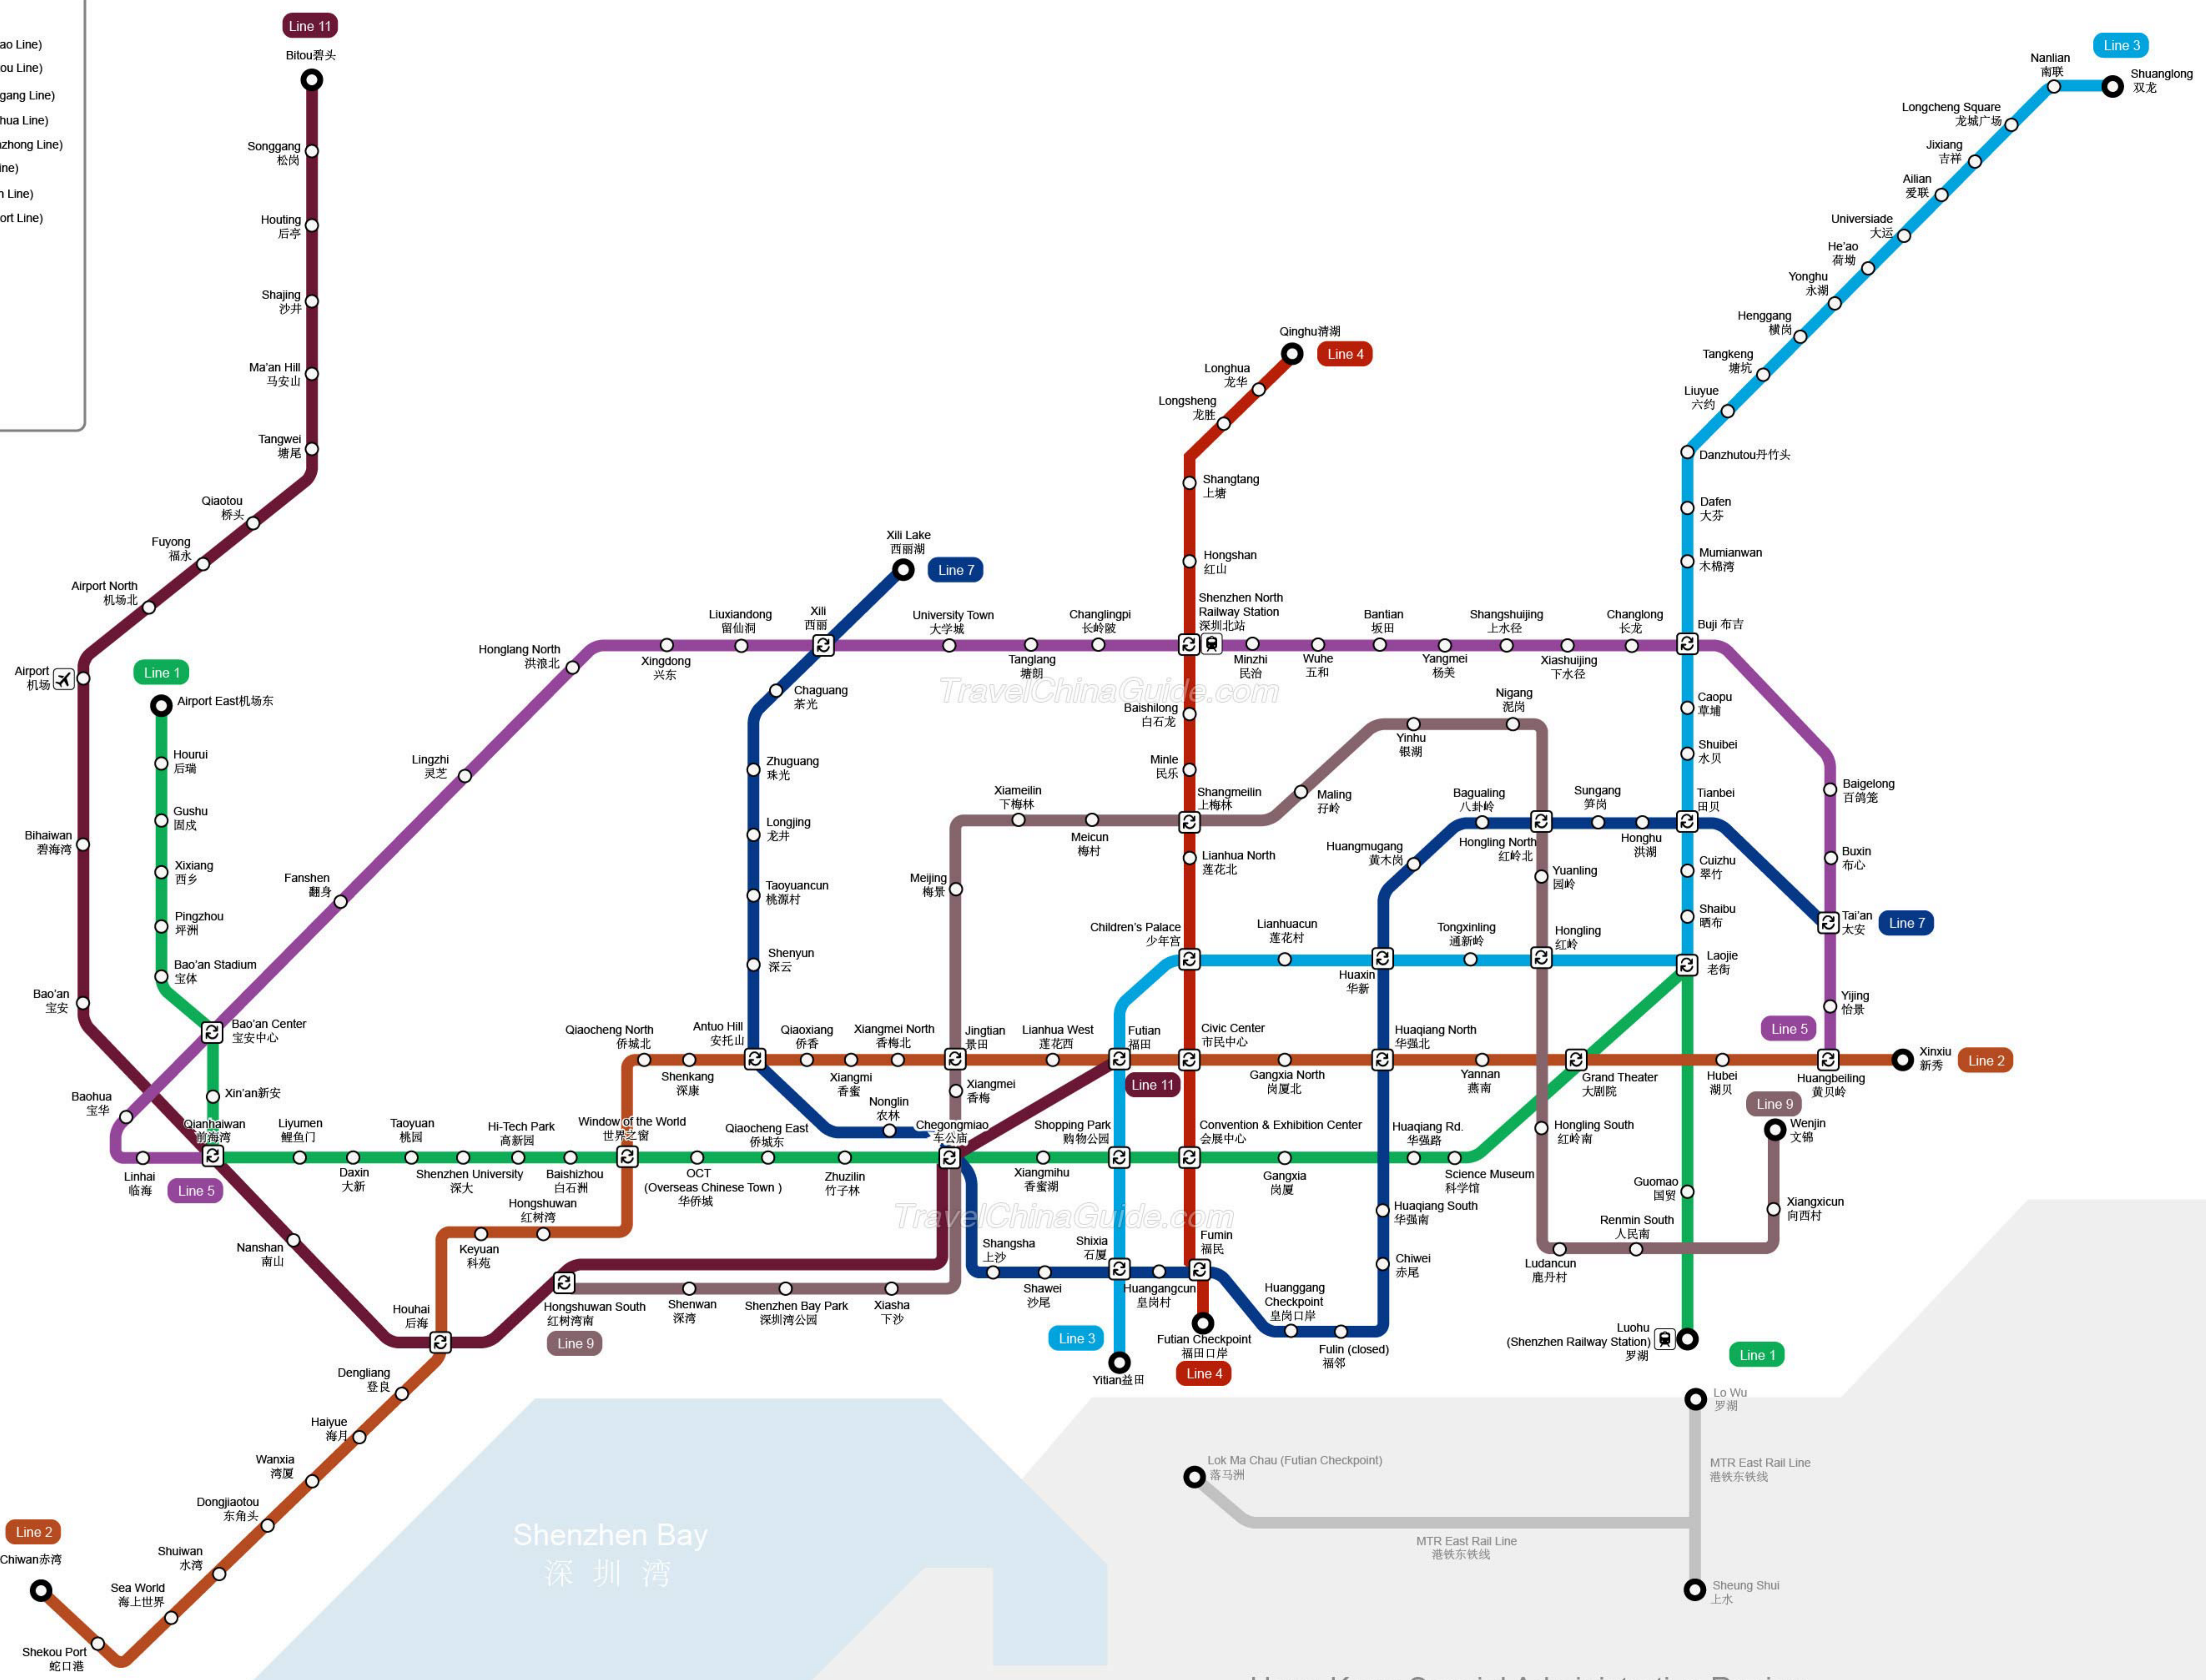

# Shenzhen Subway Map (Click to Enlarge)

North 北

**Legend**

- Line 1 (Luobao Line)
- Line 2 (Shekou Line)
- Line 3 (Longgang Line)
- Line 4 (Longhua Line)
- Line 5 (Huanzhong Line)
- Line 7 (Xili Line)
- Line 9 (Meilin Line)
- Line 11 (Airport Line)

- Ordinary Station
- Terminal Station
- T Transfer Station
- A Airport
- R Railway Station

Shenzhen Bay  
深圳湾

Hong Kong Special Administrative Region  
香港特别行政区